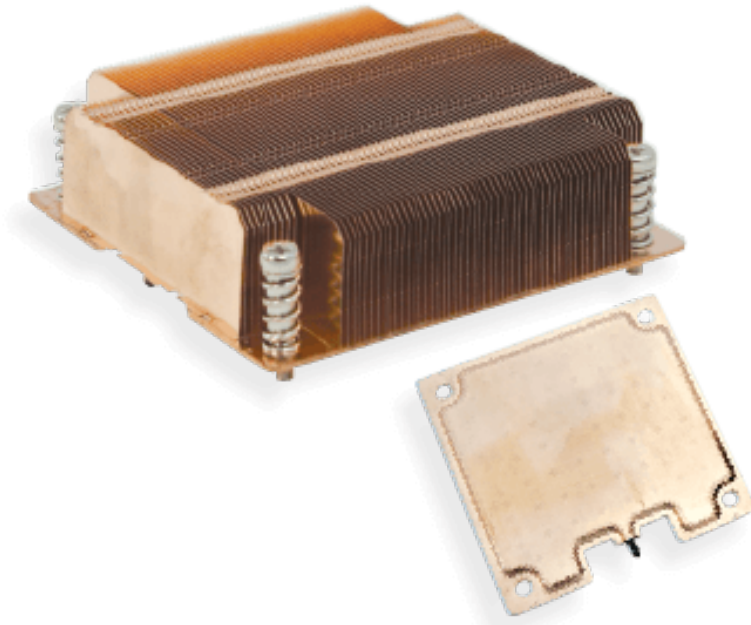

P880

CPU COOLER

Model

P880

Dimension(mm)

90x90x25.5

Materia

Vapor Chamber+CU Fin (Nickel Planting)

Application

Sandy Bridge Narrow, LED

Solution

1U Passive

Weight

375g

Capability(W)

160W+

Grease

X-23-7762