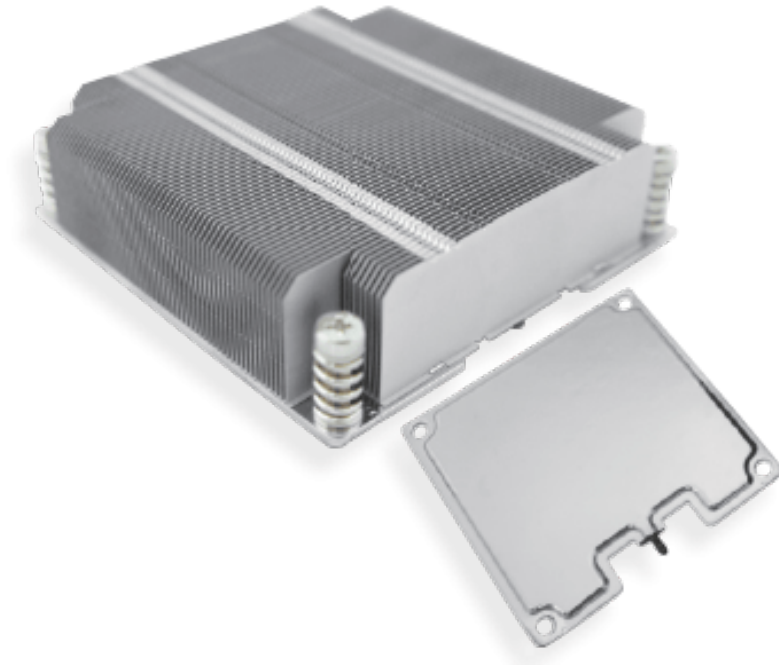

P879

CPU COOLER

Model

P879

Dimension(mm)

90x90x25.5

Material

Vapor Chamber+AL Fin (Nickel Plating)

Application

Sandy Bridge Narrow, LED

Solution

1U Passive

Weight

215g

Capability(W)

150W+