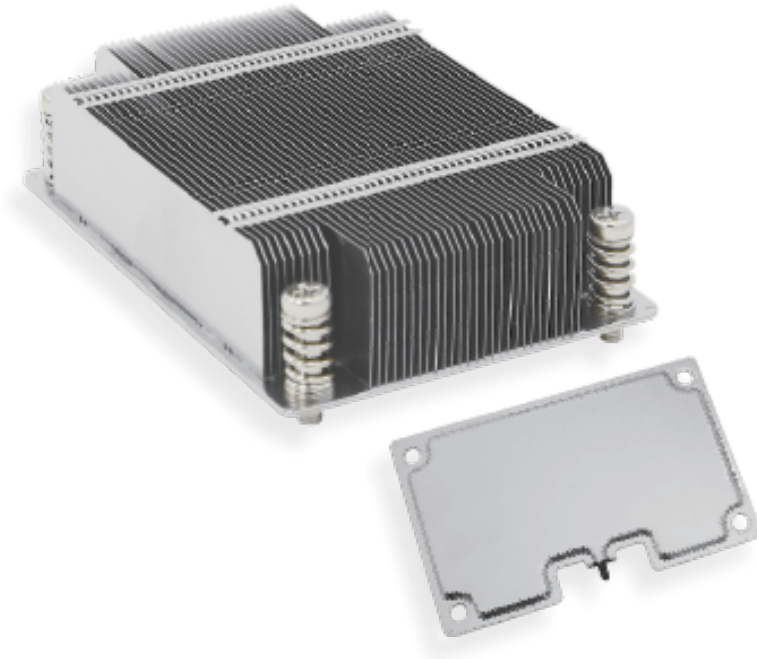

# P878

## CPU COOLER

---

Model

P878

Dimension(mm)

106x70x25.5

Materia

Vapor Chamber+AL Fin (Nickel Planting)

Application

Sandy Bridge Narrow, LED

Solution

1U Passive

Weight

185g

Capability(W)

135W+